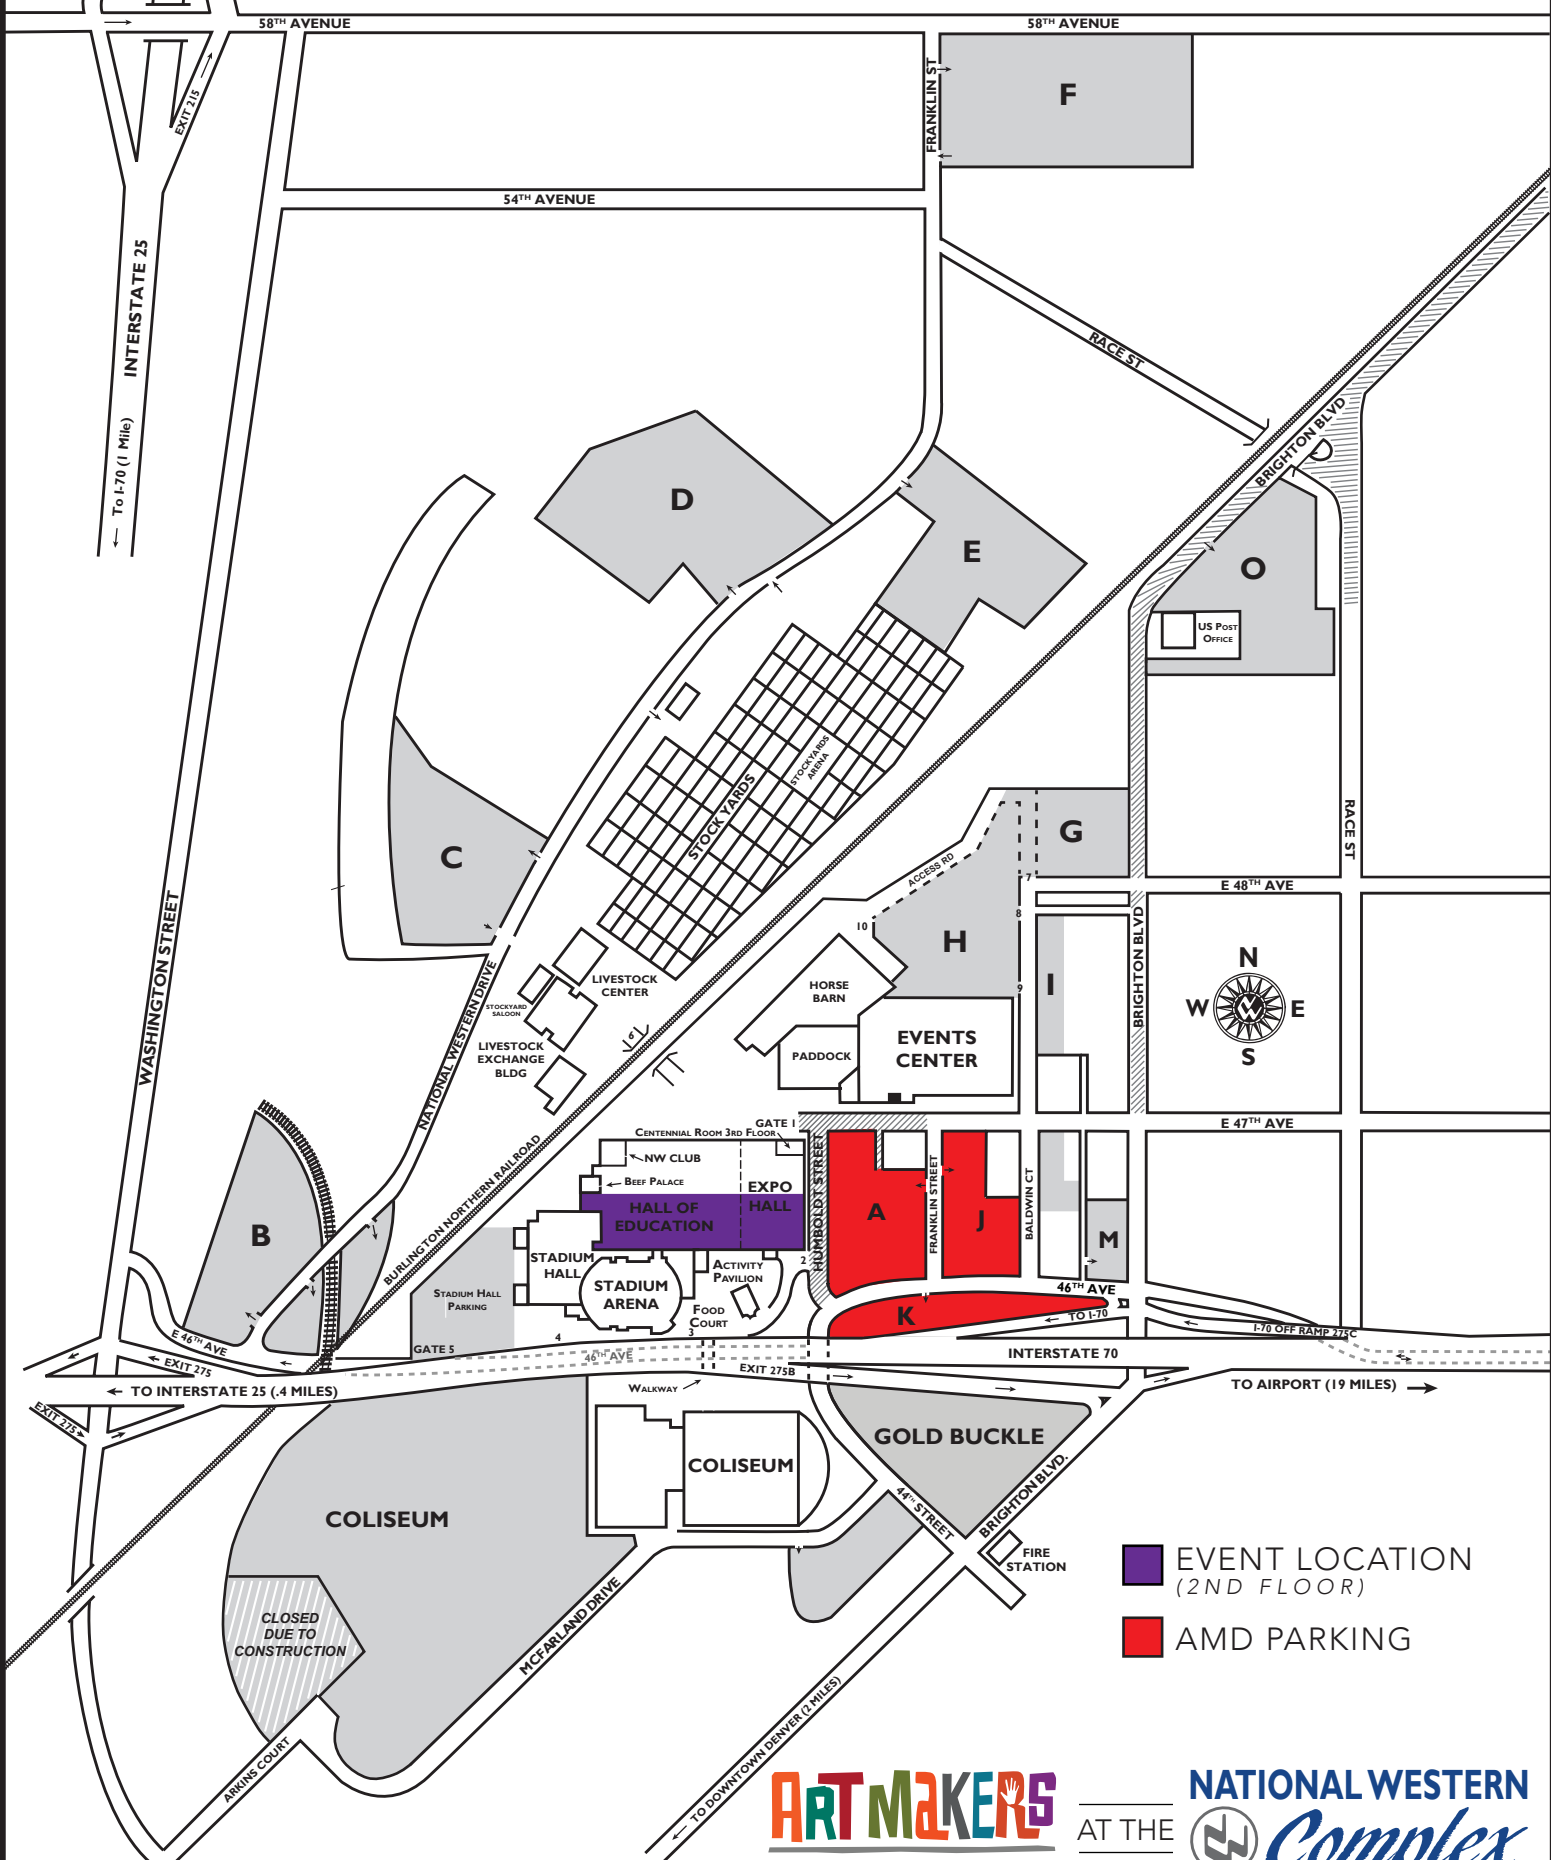

# ART MAKERS DENVER NATIONAL WESTERN COMPLEX MAP

- EVENT LOCATION (2ND FLOOR)
- AMD PARKING